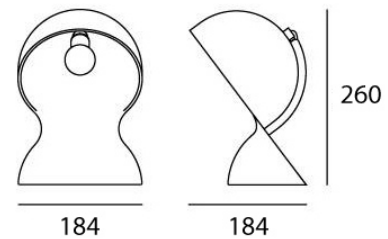

ART S1466000A09

Dalu Table Lamp - Ruby Red Collection

by Vico Magistretti

Part of a special collaboration between Artemide and Danese Milano, the Dalu Ruby Red Collection table lamp revisits Vico Magistretti's 1969 design through a bold, contemporary lens. The Ruby Red Collection reinterprets a series of design icons in a limited edition defined by a single, saturated hue: a deep, glossy red with the richness of bordeaux that intensifies each object's relationship with its surroundings. Magistretti's Dalu, with its flowing, single-piece thermoplastic form, was born from the revolutionary energy of late-1960s Italian design, and its sculptural silhouette has lost none of its cultural resonance in the decades since. In Ruby Red, the Dalu's curved surfaces take on a new depth, with reflected and diffused light amplifying the material presence of the form. The Dalu Ruby Red Collection table lamp is made in Italy by Artemide.

Designer	Vico Magistretti
Supplier	Artemide
Country	Italy
SKU	ART S1466000A09
Finish	Ruby Red

Product Dimensions

Materials	Polycarbonate	Source	1 x E14 LED (6W Max)	Emission	Direct
IP Rating	IP20	Notes	Bulb not included		