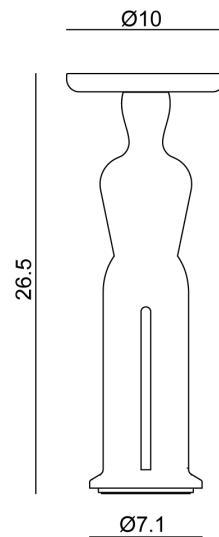

# Light Dolls Portable Table Lamp

by Giovanni Lauda

Inspired by the archetypes of Guys and Dolls, the Light Dolls Portable Table Lamp by Giovanni Lauda for Rotaliana transforms light into sculptural presence. The two figures, one bold and masculine and one slender and graceful, carry a circular tray atop their heads that casts a warm downward glow while doubling as a perch for a place card or small object. The gesture echoes a tradition spanning ancient Egypt through Greek and Roman art: the human figure as bearer of light and offering. Crafted from premium porcelain produced in Jingdezhen, for centuries the home of Chinese imperial porcelain, the Light Dolls are rechargeable via USB-C with up to 42 hours of battery life. Touch dimming and adjustable colour temperature across warm to neutral white tones offer quiet control over the ambience. Available in male and female forms across five decorative finishes. Made in Italy by Rotaliana.

<b>Designer</b>	Giovanni Lauda
<b>Supplier</b>	Rotaliana
<b>Country</b>	Italy
<b>SKU</b>	RO LT/LIGHT DOLL/M4
<b>Version</b>	M4

Product Dimensions

<b>Materials</b>	Porcelain	<b>Source</b>	2W LED	<b>Colour Temp</b>	3CCT (2200K / 2700K / 3000K)
<b>Output</b>	164lm (2200K) / 179lm (2700K) / 187lm (3000K)	<b>CRI</b>	80	<b>Emission</b>	Indirect
<b>IP Rating</b>	IP54	<b>Dimming</b>	Touch Dimmer	<b>Notes</b>	Portable, Rechargeable (USB-C), power supply not supplied