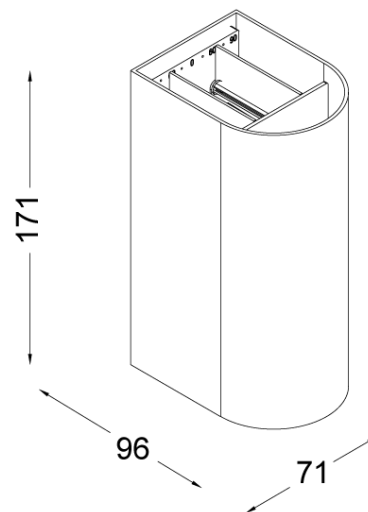

# Kape Curve Adjustable Exterior Wall Light

by Arcolight

The Arcolight Kape Curve Adjustable is an up/down exterior wall light with a gently curved aluminium body. Each light direction features two independently adjustable louvres that move continuously from 0 to 90 degrees, with engraved angle markings for precise beam control. This allows specifiers to fine-tune the up and down light distribution separately, creating a wide range of illumination effects from a single fitting. Equipped with 2x LED delivering 750 lumens total at 3000K with a colour rendering index of 90. Phase cut dimmable and rated IP65 for exterior use. Suited to facades, entrance areas, corridors, and feature walls across commercial and residential projects. The Kape Curve Adjustable is available in black grey, gold, and white finishes. Part of the Arcolight collection, curated by Studio Italia.

<b>Designer</b>	Arcolight
<b>Supplier</b>	Arcolight
<b>Country</b>	China
<b>SKU</b>	WEB KAPE-CURVE-BKGR
<b>Finish</b>	Black Grey

Product Dimensions

<b>Materials</b>	Aluminium	<b>Source</b>	2 x 6W LED	<b>Colour Temp</b>	3000K
<b>Output</b>	750lm (total)	<b>CRI</b>	90	<b>Emission</b>	Adjustable 0-90 degree beam up and down
<b>IP Rating</b>	IP65	<b>Dimming</b>	PHASE CUT		