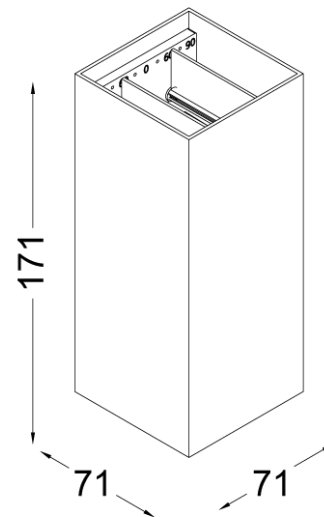

WEB KAPE-RECT-WH

Kape Rectangle Adjustable Exterior Wall Light

by Arcolight

The Arcolight Kape Rectangle Adjustable is an up/down exterior wall light with a clean rectangular aluminium body. Each light direction features two independently adjustable louvres that move continuously from 0 to 90 degrees, with engraved angle markings for precise beam control. This allows specifiers to fine-tune the up and down light distribution separately, creating a wide range of illumination effects from a single fitting. Equipped with 2x LED delivering 750 lumens total at 3000K with a colour rendering index of 90. Phase cut dimmable and rated IP65 for exterior use. Suited to facades, entrance areas, corridors, and feature walls across commercial and residential projects. The Kape Rectangle Adjustable is available in black grey, gold, and white finishes. Part of the Arcolight collection, curated by Studio Italia.

Product Dimensions

Designer	Arcolight
Supplier	Arcolight
Country	China
SKU	WEB KAPE-RECT-WH
Finish	White

Materials	Aluminium	Source	2 x 6W LED	Colour Temp	3000K
Output	750lm (total)	CRI	90	Emission	Adjustable 0-90 degree beam up and down
IP Rating	IP65	Dimming	PHASE CUT		