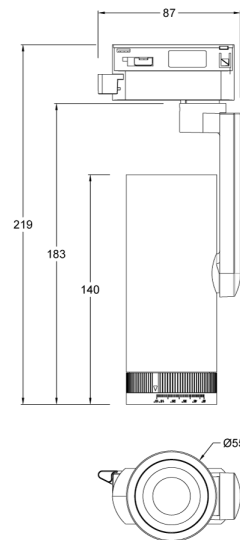

## Ampliar 15W Track Light

by Arcolight

The Arcolight Ampliar is a 15W track light with a 10 to 55-degree zoomable lens. Equipped with a 15W LED with 97 colour rendering and rated IP20. Phase cut dimming. Available in textured black or white finish in single or 3 circuit version. The Ampliar 15W Track Light is part of the Arcolight collection, showcasing premium architectural lighting curated by Studio Italia.

### Product Dimensions

<b>Materials</b>	Aluminium	<b>Source</b>	15W LED	<b>Colour Temp</b>	3000K
<b>Output</b>	Up to 1188lm	<b>CRI</b>	97	<b>Emission</b>	Zoomable 10d to 55d
<b>IP Rating</b>	IP20	<b>Dimming</b>	PHASE CUT	<b>Notes</b>	Mounting: 1C track