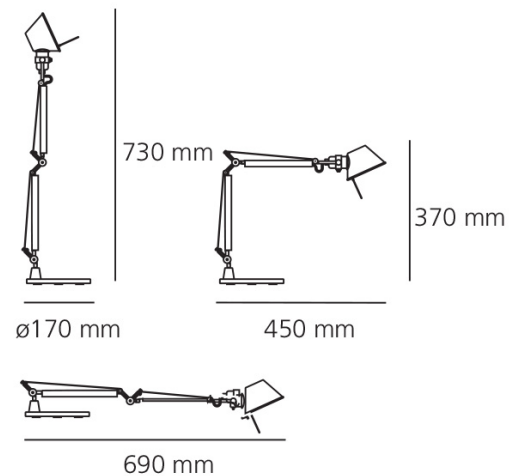

AS01180056

Tolomeo Micro Table Lamp - Colour Matte Collection

by Michele de Lucchi

The Tolomeo Micro Colour Matte Collection table lamp is a special edition born from a collaboration between Artemide and Danese Milano, bringing a distinctive touch of colour to one of Artemide's most celebrated designs. Originally launched in 1987 by Michele De Lucchi and Giancarlo Fassina, the Tolomeo Micro combines minimalist lines with exceptional functionality. Its lightweight aluminium construction features a fully adjustable arm and head for precise light direction - a design that earned the prestigious Compasso d'Oro in 1989. This special edition introduces the Tolomeo Micro's refined form in five exclusive matte finishes: Light Blue, Blue Klein, Yellow, Lilac, and Green, adding chromatic warmth while honouring the technical precision of the original. The Tolomeo Micro Colour Matte Collection table lamp is made in Italy by Artemide.

**Designer** Michele de Lucchi**Supplier** Artemide**Country** Italy**SKU** AS01180056**Finish** Blue Klein

Product Dimensions

**Materials** Aluminium, steel**Source** 1 x E14 LED (6W Max)**IP Rating** IP20