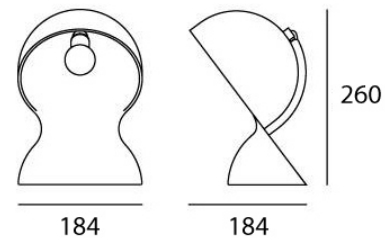

ART S1466000A04

Dalu Table Lamp - Colour Matte Collection

by Vico Magistretti

Part of a special collaboration between Artemide and Danese Milano, the Dalu Colour Matte Collection table lamp revisits Vico Magistretti's 1969 design through an expressive new palette. The Colour Matte Collection reinterprets four design icons through a chromatic lens, introducing colour as a language that bridges tradition and contemporaneity. Magistretti's Dalu - with its flowing, single-piece thermoplastic form - was born from the revolutionary energy of late-1960s Italian design, and its playful silhouette has lost none of its cultural resonance in the decades since. This special edition presents the iconic moulded shape in five exclusive matte finishes: Light Blue, Blue Klein, Yellow, Lilac, and Green. The Dalu Colour Matte Collection table lamp is made in Italy by Artemide.

Designer	Vico Magistretti
Supplier	Artemide
Country	Italy
SKU	ART S1466000A04
Finish	Green

Product Dimensions

Materials	Polycarbonate	Source	1 x E14 LED (6W Max)	Emission	Direct
IP Rating	IP20	Notes	Bulb not included		