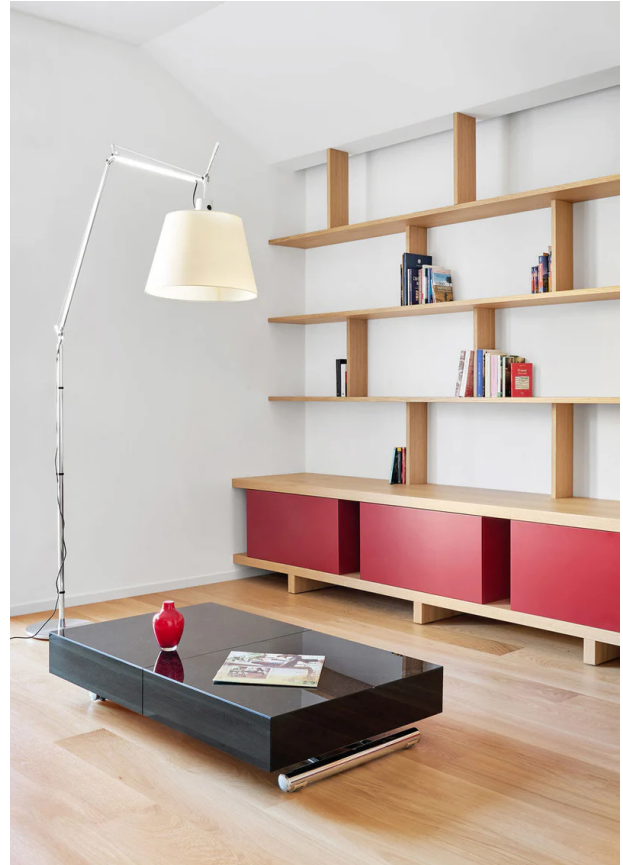

WEB TOLOMEGA-FLOOR-ALU-PARC320-DIMBODY-27K

Tolomeo Mega LED Floor Lamp

by Michele de Lucchi

A timeless icon of Italian design, the Tolomeo Mega LED Floor Lamp by Artemide was originally conceived by Michele De Lucchi and Giancarlo Fassina in 1987. Celebrated for its perfect balance of minimalist aesthetics and exceptional functionality, the Tolomeo's articulated aluminium arm uses an innovative spring mechanism to allow effortless adjustment in height and direction. The Mega version replaces the classic aluminium head with a generous fabric diffuser that casts a soft, ambient glow - available in parchment, grey satin, or black fabric, and offered in three shade sizes to suit the scale of any space. The structure is available in polished aluminium or black. This LED variant delivers the same iconic form with modern energy efficiency. Equally at home in expansive residential living rooms, hospitality venues, or commercial interiors, the Tolomeo Mega LED is part of one of the world's most awarded lighting collections. Made in Italy by Artemide.

Designer	Michele de Lucchi
Supplier	Artemide
Country	Italy
SKU	WEB TOLOMEGA-FLOOR-ALU-PARC320-DIMBODY-27K
Shade	32cm / Parchment
Body Finish	Aluminium
Version	2700K / Dimmer on body

Product Dimensions

Materials	Aluminium body, parchment shade	Source	31W LED	Colour Temp	2700K
Output	1868lm	IP Rating	IP20	Dimming	Microswitch dimmer on body