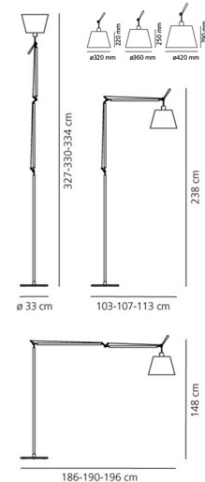

WEB TOLOMEGA-FLOOR-ALU-PARC320-DIMBODY-27K

Tolomeo Mega LED Floor Lamp

by Michele de Lucchi

A timeless icon of Italian design, the Tolomeo Mega LED Floor Lamp by Artemide was originally conceived by Michele De Lucchi and Giancarlo Fassina in 1987. Celebrated for its perfect balance of minimalist aesthetics and exceptional functionality, the Tolomeo's articulated aluminium arm uses an innovative spring mechanism to allow effortless adjustment in height and direction. The Mega version replaces the classic aluminium head with a generous fabric diffuser that casts a soft, ambient glow - available in parchment, grey satin, or black fabric, and offered in three shade sizes to suit the scale of any space. The structure is available in polished aluminium or black. This LED variant delivers the same iconic form with modern energy efficiency. Equally at home in expansive residential living rooms, hospitality venues, or commercial interiors, the Tolomeo Mega LED is part of one of the world's most awarded lighting collections. Made in Italy by Artemide.

Designer	Michele de Lucchi
Supplier	Artemide
Country	Italy
SKU	WEB TOLOMEGA-FLOOR-ALU-PARC320-DIMBODY-27K
Shade	32cm / Parchment
Body Finish	Aluminium
Version	2700K / Dimmer on body

Product Dimensions

Materials	Aluminium body, parchment shade	Source	31W LED
Output	1868lm	IP Rating	IP20