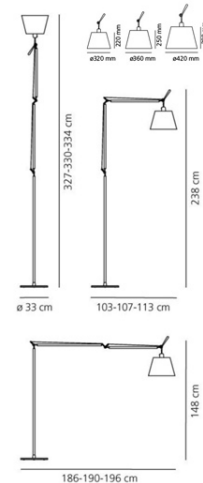

WEB TOLOMEGA-FLOOR-ALU-PARC420-DIM-E27

Tolomeo Mega Floor Lamp

by Michele de Lucchi

A timeless icon of Italian design, the Tolomeo Mega Floor Lamp by Artemide was originally conceived by Michele De Lucchi and Giancarlo Fassina in 1987. Celebrated for its perfect balance of minimalist aesthetics and exceptional functionality, the Tolomeo's articulated aluminium arm uses an innovative spring mechanism to allow effortless adjustment in height and direction. The Mega version replaces the classic aluminium head with a generous fabric diffuser that casts a soft, ambient glow - available in parchment, grey satin, or black fabric, and offered in three shade sizes to suit the scale of any space. The structure is available in polished aluminium or black. A dimmer or ON/OFF switch allows for tailored illumination. Equally at home in expansive residential living rooms, hospitality venues, or commercial interiors, the Tolomeo Mega is part of one of the world's most awarded lighting collections. Made in Italy by Artemide.

Designer	Michele de Lucchi
Supplier	Artemide
Country	Italy
SKU	WEB TOLOMEGA-FLOOR-ALU-PARC420-DIM-E27
Shade	42cm / Parchment
Body Finish	Aluminium
Version	Dimmer

Product Dimensions

Materials	Aluminium body, parchment shade	Source	1 x E27 LED 21W (Max)	IP Rating	IP20
Dimming	Microswitch Dimmer				