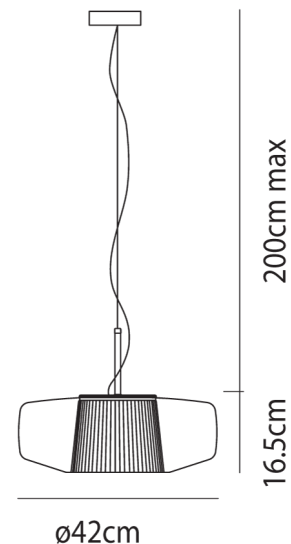

VI S/PLISSE/G/STEEL/SMOKE/IVORY

Plisse Pendant

by Chiaramonte & Marin

Plisse, a pendant lamp with an LED source, exhibits a sophisticated design reminiscent of the graceful movement of jellyfish. The oversized blown glass diffuser encapsulates an inner fabric lampshade, creating a play of transparencies, shades, and textures. Its elegant silhouette and the meticulous interplay of materials make Plisse a distinctive and refined addition to any space it graces. Available in various sizes and finish combinations.

Designer	Chiaramonte & Marin
Supplier	Vistosi
Country	Italy
SKU	VI S/PLISSE/G/STEEL/SMOKE/IVORY
Glass Finish	Smoke / Ivory
Metal Finish	Steel
Size	Large

Product Dimensions

Materials	Blown glass	Source	12W LED	Colour Temp	3000K
Output	1600lm	CRI	>90	IP Rating	IP20
Dimming	PHASE CUT	Notes	200cm max drop		