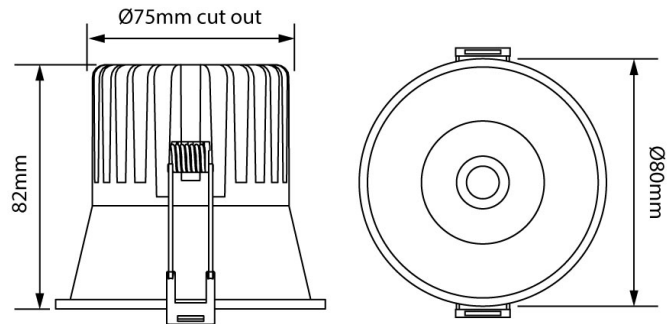

ARCO RATIO/80/36D/3K/WHITE

Ratio 80 Downlight

by Arcolight

The Arcolight Ratio 80 is a high-performing and cost-effective LED downlight. Offering CRI 90+, SDCM<2, and available in 2700K or 3000K colour temperatures. Rated IC-4 and IP44, the Ratio is suited to a broad range of commercial and residential applications including wet areas. Each variant is supplied with 250mA phase cut flicker free dimmable drivers, with optional Dali drivers available - finished in textured black or white. The Arcolight Ratio Downlight is part of the Arcolight collection, showcasing premium architectural lighting curated by Studio Italia.

Designer	Arcolight
Supplier	Arcolight
Country	China
SKU	ARCO RATIO/80/36D/3K/WHITE
Finish	Textured White
Version	3000K - 36d - Phase Cut dimming

Product Dimensions

Weight	0.2kg	Materials	Aluminium	Source	10W LED
Colour Temp	3000K	Output	900lm	CRI	90+
Emission	36d beam	IP Rating	IP44	Dimming	Phase Cut
Notes	Cut-Out: 75mm, Driver: 250mA Flicker Free, IC Rating: IC-4				