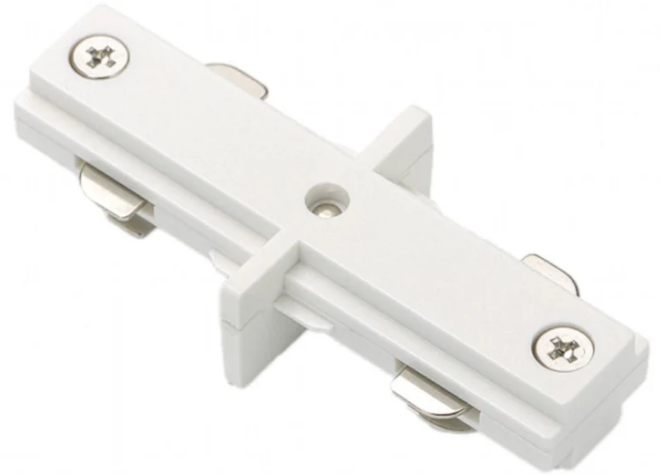

ARCO TRACK/1C/MINI JOIN/BLACK

## 1C Mini Joiner - Arcolight Track Accessory

by Arcolight

The Arcolight 1C Mini Joiner is a dead straight joining connector for the Arcolight Single Circuit Track system. Available in textured black or textured white finish. Part of the Arcolight collection curated by Studio Italia.

|                 |                               |
|-----------------|-------------------------------|
| <b>Designer</b> | Arcolight                     |
| <b>Supplier</b> | Arcolight                     |
| <b>Country</b>  | China                         |
| <b>SKU</b>      | ARCO TRACK/1C/MINI JOIN/BLACK |
| <b>Finish</b>   | Black                         |