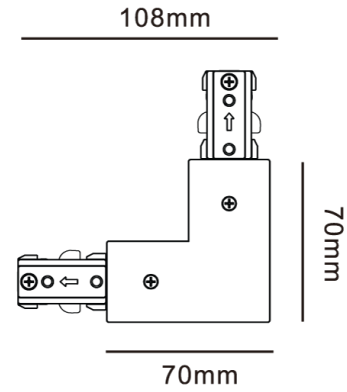

ARCO TRACK/1C/L-CONNECT/WHITE

1C "L" Connector - Arcolight Track Accessory

by Arcolight

The Arcolight 1C "L" Connector is a 90-degree corner connector for the Arcolight Single Circuit Track system, allowing track runs to turn at right angles. Available in textured black or textured white finish. Part of the Arcolight collection curated by Studio Italia.

Designer	Arcolight
Supplier	Arcolight
Country	China
SKU	ARCO TRACK/1C/L-CONNECT/WHITE
Finish	White

Product Dimensions

IP Rating	IP20	Notes	Suits Arcolight Single Circuit Track (1C)
------------------	------	--------------	---