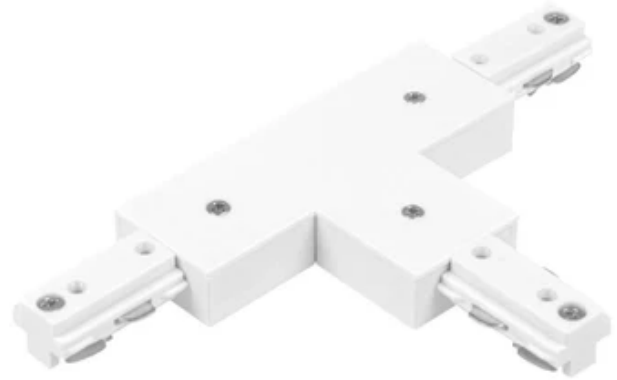

ARCO TRACK/1C/T-CONNECT/WHITE

1C "T" Connector - Arcolight Track Accessory

by Arcolight

The Arcolight 1C "T" Connector is a three-way connector for the Arcolight Single Circuit Track system, enabling branching track configurations. Available in textured black or textured white finish. Part of the Arcolight collection curated by Studio Italia.

Designer	Arcolight
Supplier	Arcolight
Country	China
SKU	ARCO TRACK/1C/T-CONNECT/WHITE
Finish	White

Product Dimensions

IP Rating	IP20	Notes	Suits Arcolight Single Circuit Track (1C)
------------------	------	--------------	---