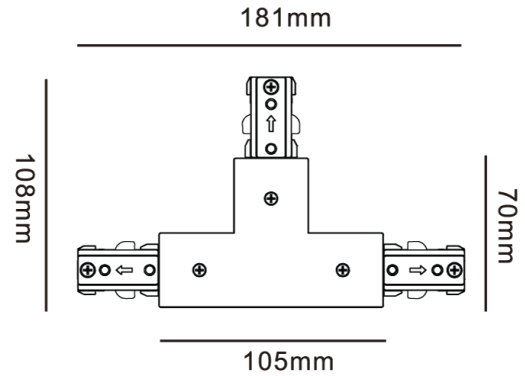

ARCO TRACK/1C/T-CONNECT/WHITE

1C "T" Connector - Arcolight Track Accessory

by Arcolight

The Arcolight 1C "T" Connector is a three-way connector for the Arcolight Single Circuit Track system, enabling branching track configurations. Available in textured black or textured white finish. Part of the Arcolight collection curated by Studio Italia.

Designer	Arcolight
Supplier	Arcolight
Country	China
SKU	ARCO TRACK/1C/T-CONNECT/WHITE
Finish	White

Product Dimensions

IP Rating	IP20	Notes	Suits Arcolight Single Circuit Track (1C)
------------------	------	--------------	---