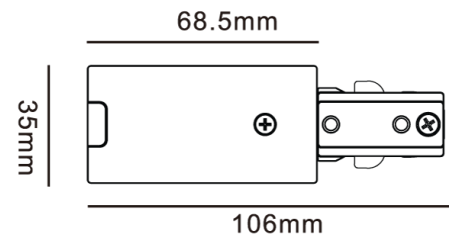

## 1C Live End - Arcolight Track Accessory

by Arcolight

The Arcolight 1C Live End is a power feed connector for the Arcolight Single Circuit Track system. Available in textured black or textured white finish. Part of the Arcolight collection curated by Studio Italia.

<b>Designer</b>	Arcolight
<b>Supplier</b>	Arcolight
<b>Country</b>	China
<b>SKU</b>	ARCO TRACK/1C/LIVE END/WHITE
<b>Finish</b>	White

Product Dimensions

<b>IP Rating</b>	IP20	<b>Notes</b>	Suits Arcolight Single Circuit Track (1C)
------------------	------	--------------	-------------------------------------------