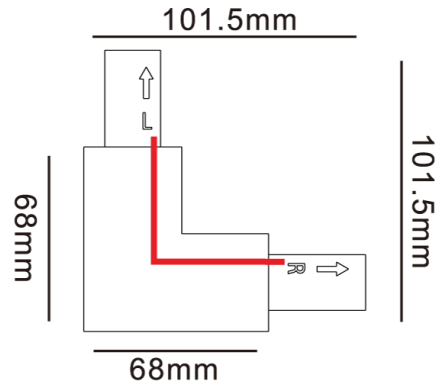

ARCO TRACK/3C/RIGHT/L-CONNECT/WHITE

3C "L" Connector (Right) - Arcolight Track Accessory

by Arcolight

The Arcolight 3C "L" Connector (Right) is a right-configuration 90-degree corner connector for the Arcolight Three Circuit Track system. Available in textured black or textured white finish. Part of the Arcolight collection curated by Studio Italia.

Designer	Arcolight
Supplier	Arcolight
Country	China
SKU	ARCO TRACK/3C/RIGHT/L-CONNECT/WHITE
Finish	White

Product Dimensions

IP Rating	IP20	Notes	Suits Arcolight Three Circuit Track (3C)
------------------	------	--------------	--