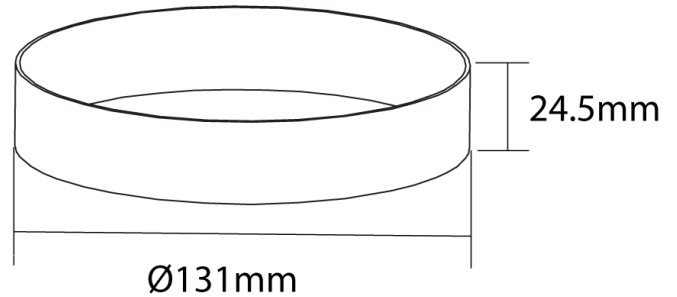

ARCO A/LOOP/RING/INT/CHROME

Loop Decorative Ring Accessory

by Arcolight

The Arcolight Loop Decorative Ring is an optional accessory designed to personalise the finish of the Loop wall and ceiling light. Fitted to the base of the Loop during installation, the ring is available in black, white, brushed brass, chrome, dark bronze, and matt nickel, allowing the fitting to complement a range of interior schemes. Note that the black and white rings are rated IP65, making them suitable for bathroom and exterior installations alongside Loop; all other finishes are rated IP20 and are intended for dry interior use only.

Product Dimensions

Designer	Arcolight
Supplier	Arcolight
Country	China
SKU	ARCO A/LOOP/RING/INT/CHROME
Finish	Chrome

Materials	Metal	IP Rating	IP20	Notes	Decorative ring for Loop Ceiling Wall Light (sold separately)
------------------	-------	------------------	------	--------------	---