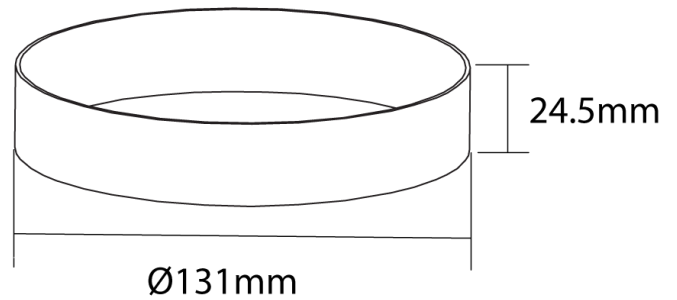

ARCO A/LOOP/RING/INT/MATT NICKEL

Loop Decorative Ring Accessory

by Arcolight

The Arcolight Loop Decorative Ring is an optional accessory designed to personalise the finish of the Loop wall and ceiling light. Fitted to the base of the Loop during installation, the ring is available in black, white, brushed brass, chrome, dark bronze, and matt nickel, allowing the fitting to complement a range of interior schemes. Note that the black and white rings are rated IP65, making them suitable for bathroom and exterior installations alongside Loop; all other finishes are rated IP20 and are intended for dry interior use only.

Product Dimensions

Designer	Arcolight
Supplier	Arcolight
Country	China
SKU	ARCO A/LOOP/RING/INT/MATT NICKEL
Finish	Matt Nickel

Materials	Metal	IP Rating	IP20	Notes	Decorative ring for Loop Ceiling Wall Light (sold separately)
------------------	-------	------------------	------	--------------	---