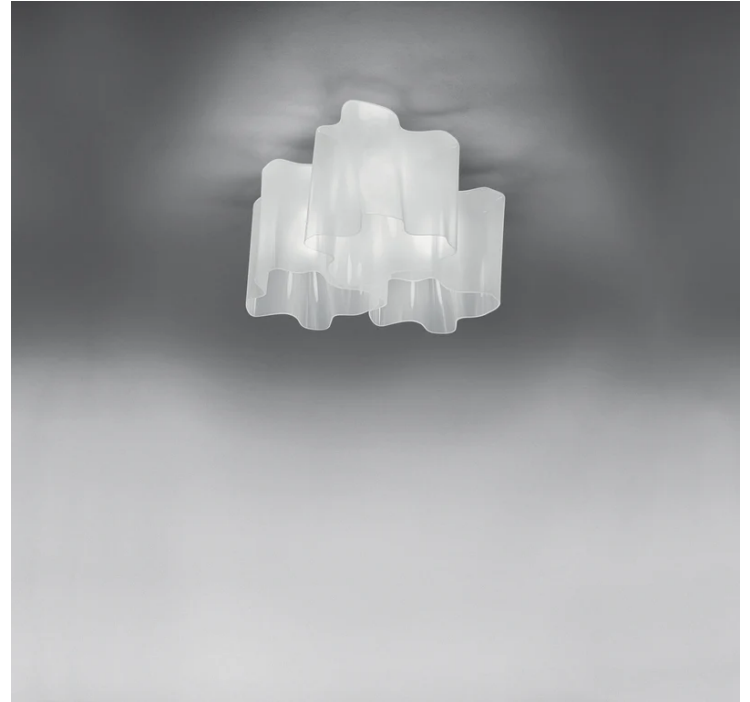

ART 0458010A

Logico 3 Ceiling Light

by Michele De Lucchi, Gerhard Reichert

The Artemide Logico Triple Nested Ceiling Light features handblown Venetian glass diffusers in a distinctive organic shape. Designed by Michele De Lucchi and Gerhard Reichert this ceiling-mounted luminaire showcases three artfully arranged glass shades that create beautifully diffused ambient lighting. The refined satin-finished blown glass maintains its elegant appearance both when illuminated and off. The die-cast aluminium frame with matte grey finish provides robust support for the modular configuration. Perfect for dining rooms living spaces and commercial interiors where architectural statement lighting is desired.

Finish	Fume
---------------	------

Size	Standard
-------------	----------

Product Dimensions

Materials	Blown glass, aluminium
------------------	------------------------

Source	3 x E27 12W (Max)
---------------	-------------------