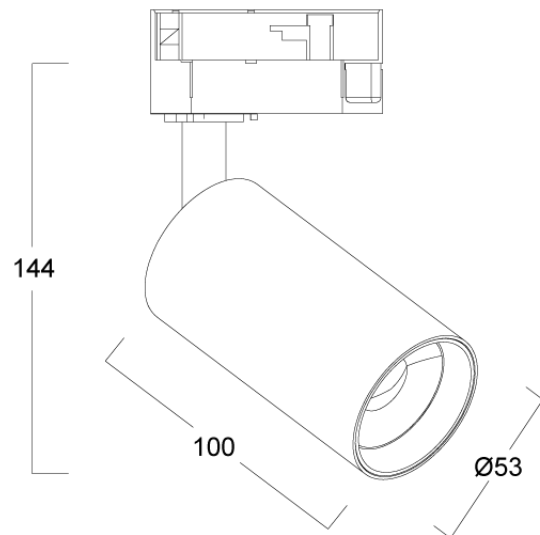

ARCO VEER 9W 3000K - 311

Veer Track Light

by Arcolight

The Arcolight Veer Track Light is a compact adjustable spotlight designed for single circuit track systems. Equipped with a 9W LED delivering 850 lumens with 90 colour rendering index and SDCM less than 2 for consistent colour accuracy. Available in 15-degree 24-degree 36-degree and 50-degree beam angles for precise light control. TRIAC dimmable for seamless integration with standard dimming systems. Supplied with Arcolight 1C or 3C track adapter. Available in various finishes with black or gold trim options. The Veer Track Light is part of the Arcolight collection showcasing premium architectural lighting curated by Studio Italia.

Designer	Arcolight
Supplier	Arcolight
Country	China
SKU	ARCO VEER 9W 3000K - 311
Body Finish	Brushed Silver
Trim Finish	Gold
Version	1-Circuit with 50D Lens

Product Dimensions

Materials	Aluminium	Source	9W LED	Colour Temp	3000K
Output	850lm	CRI	90	Emission	50-degree beam
IP Rating	IP20	Dimming	TRIAC	Notes	SDCM<2 / 1C TRACK ADAPTER