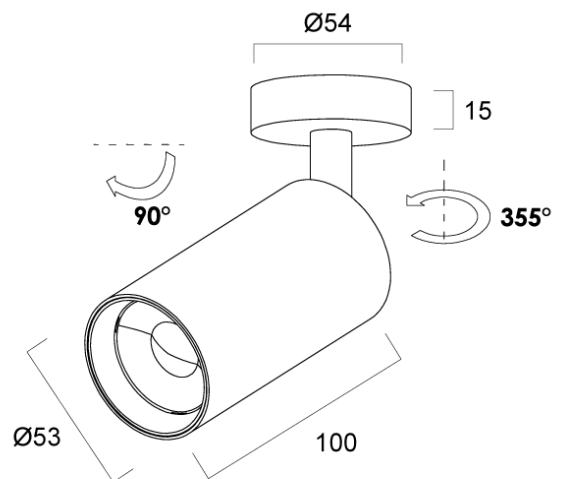

ARCO VEER 9W 3000K - 248

Veer Adjustable Ceiling Spot

by Arcolight

The Arcolight Veer Adjustable Ceiling Spot is a compact directional spotlight with ceiling mount and adjustable head for targeted illumination. Equipped with a 9W LED delivering 850 lumens with 90 colour rendering index and SDCM less than 2 for consistent colour accuracy. Available in 15-degree 24-degree 36-degree and 50-degree beam angles. TRIAC dimmable. Available in various finishes with black or gold trim options. The Veer Adjustable Ceiling Spot is part of the Arcolight collection showcasing premium architectural lighting curated by Studio Italia.

Designer	Arcolight
Supplier	Arcolight
Country	China
SKU	ARCO VEER 9W 3000K - 248
Body Finish	Brushed Gold
Trim Finish	Black
Version	15D Lens

Product Dimensions

Materials	Aluminium	Source	9W LED	Colour Temp	3000K
Output	850lm	CRI	90	Emission	15-degree beam
IP Rating	IP20	Dimming	TRIAC	Notes	SDCM<2 / Canopy 54mm x 15mm / 355d rotation with 90d adjustability