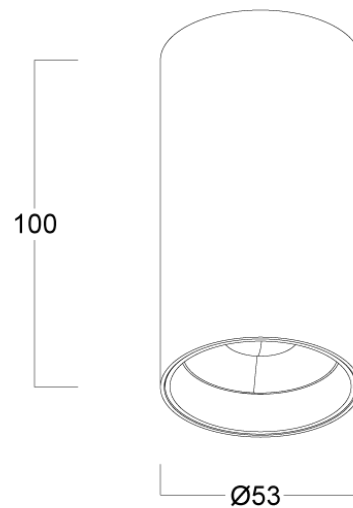

## Veer Surface Downlight

by Arcolight

The Arcolight Veer Surface Downlight is a compact adjustable spotlight designed for direct surface mounting. Equipped with a 9W LED delivering 850 lumens with 90 colour rendering index and SDCM less than 2 for consistent colour accuracy. Available in 15-degree 24-degree 36-degree and 50-degree beam angles for versatile beam control. TRIAC dimmable. Available in various finishes with black or gold trim options. The Veer Surface Mount Light is part of the Arcolight collection showcasing premium architectural lighting curated by Studio Italia.

<b>Designer</b>	Arcolight
<b>Supplier</b>	Arcolight
<b>Country</b>	China
<b>SKU</b>	ARCO VEER 9W 3000K - 219
<b>Body Finish</b>	Black
<b>Trim Finish</b>	Black
<b>Version</b>	50D Lens

Product Dimensions

<b>Materials</b>	Aluminium
<b>Output</b>	850lm
<b>IP Rating</b>	IP20

<b>Source</b>	9W LED
<b>CRI</b>	90
<b>Dimming</b>	TRIAC

<b>Colour Temp</b>	3000K
<b>Emission</b>	50-degree beam
<b>Notes</b>	SDCM<2