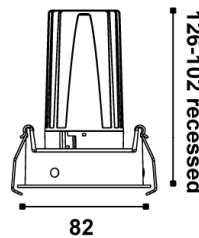

ARCO DARC 80 11W 3000K - 396

Darc 80 Long Downlight

by Arcolight

The Arcolight Darc 80 Long is a compact adjustable recessed downlight with an extended long fascia profile allowing 25-degree tilt and 355-degree rotation for precise directional lighting. Equipped with an 11W LED delivering up to 742 lumens with exceptional 97 colour rendering index and SDCM less than 2 for outstanding colour consistency. Available in 15-degree 24-degree 36-degree and 50-degree beam angles. Rated IP54 and IC-4 with UGR less than 14 for superior glare control. DALI or phase cut flicker free dimming options available. Offered with black or white spring trim and black or white long fascia combinations. The Darc 80 Long Downlight is part of the Arcolight collection showcasing premium architectural lighting curated by Studio Italia.

Designer	Arcolight
Supplier	Arcolight
Country	China
SKU	ARCO DARC 80 11W 3000K - 396
Trim	White Spring Trim
Fascia Finish	Black
Version	50D Lens / PHASE

Product Dimensions

Spring Trim

Plaster Trim

Materials	Aluminium	Source	11W LED	Colour Temp	3000K
Output	742lm	CRI	97	Emission	50-degree beam / 25-degree tilt / 355-degree rotation
IP Rating	IP54	Dimming	Phase cut flicker free	Notes	Cutout 75mm