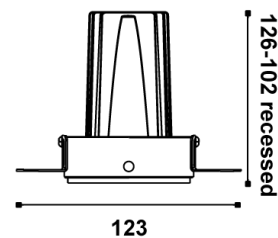

ARCO DARC 80 11W 3000K - 396

Darc 80 Long Downlight

by Arcolight

The Arcolight Darc 80 Long is a compact adjustable recessed downlight with an extended long fascia profile allowing 25-degree tilt and 355-degree rotation for precise directional lighting. Equipped with an 11W LED delivering up to 742 lumens with exceptional 97 colour rendering index and SDCM less than 2 for outstanding colour consistency. Available in 15-degree 24-degree 36-degree and 50-degree beam angles. Rated IP54 and IC-4 with UGR less than 14 for superior glare control. DALI or phase cut flicker free dimming options available. Offered with black or white spring trim and black or white long fascia combinations. The Darc 80 Long Downlight is part of the Arcolight collection showcasing premium architectural lighting curated by Studio Italia.

Designer	Arcolight
Supplier	Arcolight
Country	China
SKU	ARCO DARC 80 11W 3000K - 396
Trim	White Spring Trim
Fascia Finish	Black
Version	50D Lens / PHASE

Product Dimensions

Spring Trim

Plaster Trim

Materials	Aluminium	Source	11W LED	Colour Temp	3000K
Output	742lm	CRI	97	Emission	50-degree beam / 25-degree tilt / 355-degree rotation
IP Rating	IP54	Dimming	Phase cut flicker free	Notes	Cutout 75mm