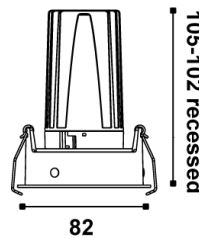

ARCO DARC 80 11W 3000K - 425

Darc 80 Short Downlight

by Arcolight

The Arcolight Darc 80 Short is a compact adjustable recessed downlight with a short fascia profile allowing 25-degree tilt and 355-degree rotation. Equipped with an 11W LED delivering up to 899 lumens with exceptional 97 colour rendering index and SDCM less than 2 for outstanding colour consistency. Available in 15-degree 24-degree 36-degree and 50-degree beam angles. Rated IP54 and IC-4 with UGR less than 14 for superior glare control. DALI or phase cut flicker free dimming options available. Offered with black or white spring trim and black or white short fascia combinations. The Darc 80 Short Downlight is part of the Arcolight collection showcasing premium architectural lighting curated by Studio Italia.

Designer	Arcolight
Supplier	Arcolight
Country	China
SKU	ARCO DARC 80 11W 3000K - 425
Trim	White Spring Trim
Fascia Finish	Black
Version	15D Lens / PHASE

Product Dimensions

Spring Trim

Plaster Trim

Materials	Aluminium	Source	11W LED	Colour Temp	3000K
Output	899lm	CRI	97	Emission	15-degree beam / 25-degree tilt / 355-degree rotation
IP Rating	IP54	Dimming	Phase cut flicker free	Notes	Cutout 75mm