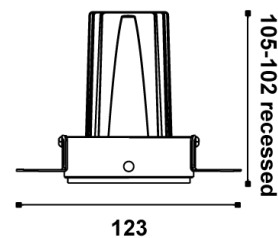

ARCO DARC 80 11W 3000K - 425

Darc 80 Short Downlight

by Arcolight

The Arcolight Darc 80 Short is a compact adjustable recessed downlight with a short fascia profile allowing 25-degree tilt and 355-degree rotation. Equipped with an 11W LED delivering up to 899 lumens with exceptional 97 colour rendering index and SDCM less than 2 for outstanding colour consistency. Available in 15-degree 24-degree 36-degree and 50-degree beam angles. Rated IP54 and IC-4 with UGR less than 14 for superior glare control. DALI or phase cut flicker free dimming options available. Offered with black or white spring trim and black or white short fascia combinations. The Darc 80 Short Downlight is part of the Arcolight collection showcasing premium architectural lighting curated by Studio Italia.

Designer	Arcolight
Supplier	Arcolight
Country	China
SKU	ARCO DARC 80 11W 3000K - 425
Trim	White Spring Trim
Fascia Finish	Black
Version	15D Lens / PHASE

Product Dimensions

Spring Trim

Plaster Trim

Materials	Aluminium	Source	11W LED	Colour Temp	3000K
Output	899lm	CRI	97	Emission	15-degree beam / 25-degree tilt / 355-degree rotation
IP Rating	IP54	Dimming	Phase cut flicker free	Notes	Cutout 75mm