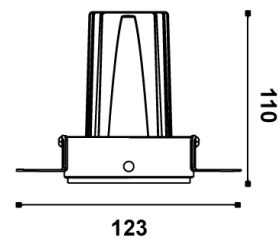

## Darc 80 Deep Downlight

by Arcolight

The Arcolight Darc 80 Deep is a compact recessed downlight with a deep fascia profile. Equipped with an 11W LED delivering up to 854 lumens with exceptional 97 colour rendering index and SDCM less than 2 for outstanding colour consistency. Available in 15-degree 24-degree 36-degree and 50-degree beam angles to suit a range of applications. Rated IP54 and IC-4 with UGR less than 16 for superior glare control. DALI or phase cut flicker free dimming options available. Offered with black or white spring trim and black or white deep fascia combinations. The Darc 80 Deep Downlight is part of the Arcolight collection showcasing premium architectural lighting curated by Studio Italia.

### Product Dimensions

#### Plaster Trim

<b>Materials</b>	Aluminium	<b>Source</b>	11W LED	<b>Colour Temp</b>	3000K
<b>Output</b>	854lm	<b>CRI</b>	97	<b>Emission</b>	50-degree beam
<b>IP Rating</b>	IP54	<b>Dimming</b>	DALI	<b>Notes</b>	Cutout 75mm