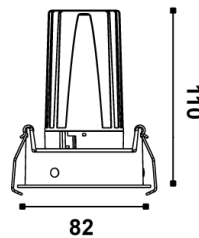

## Darc 80 Deep Downlight

by Arcolight

The Arcolight Darc 80 Deep is a compact recessed downlight with a deep fascia profile. Equipped with an 11W LED delivering up to 854 lumens with exceptional 97 colour rendering index and SDCM less than 2 for outstanding colour consistency. Available in 15-degree 24-degree 36-degree and 50-degree beam angles to suit a range of applications. Rated IP54 and IC-4 with UGR less than 16 for superior glare control. DALI or phase cut flicker free dimming options available. Offered with black or white spring trim and black or white deep fascia combinations. The Darc 80 Deep Downlight is part of the Arcolight collection showcasing premium architectural lighting curated by Studio Italia.

### Product Dimensions

#### Plaster Trim

<b>Materials</b>	Aluminium	<b>Source</b>	11W LED	<b>Colour Temp</b>	3000K
<b>Output</b>	854lm	<b>CRI</b>	97	<b>Emission</b>	50-degree beam
<b>IP Rating</b>	IP54	<b>Dimming</b>	DALI	<b>Notes</b>	Cutout 75mm