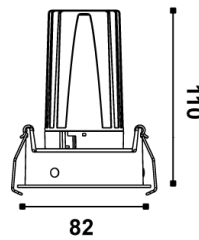

ARCO DARC 80 11W 3000K - 439

Darc 80 Tilt Downlight

by Arcolight

The Arcolight Darc 80 Tilt is a compact adjustable recessed downlight with a tilt fascia allowing 25-degree tilt and 355-degree rotation for versatile beam direction. Equipped with an 11W LED delivering up to 787 lumens with exceptional 97 colour rendering index and SDCM less than 2 for outstanding colour consistency. Available in 15-degree 24-degree 36-degree and 50-degree beam angles. Rated IP54 and IC-4 with UGR less than 16. DALI or phase cut flicker free dimming options available. Offered with black or white spring trim and black or white tilt fascia combinations. The Darc 80 Tilt Downlight is part of the Arcolight collection showcasing premium architectural lighting curated by Studio Italia.

Designer	Arcolight
Supplier	Arcolight
Country	China
SKU	ARCO DARC 80 11W 3000K - 439
Trim	White Spring Trim
Fascia Finish	White
Version	36D Lens / DALI

Product Dimensions

Spring Trim

Plaster Trim

Materials	Aluminium	Source	11W LED	Colour Temp	3000K
Output	787lm	CRI	97	Emission	36-degree beam / 25-degree tilt / 355-degree rotation
IP Rating	IP54	Dimming	DALI	Notes	Cutout 75mm