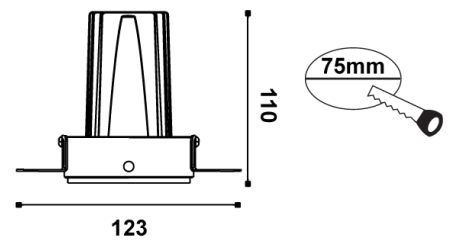

ARCO DARC 80 11W 3000K - 439

Darc 80 Tilt Downlight

by Arcolight

The Arcolight Darc 80 Tilt is a compact adjustable recessed downlight with a tilt fascia allowing 25-degree tilt and 355-degree rotation for versatile beam direction. Equipped with an 11W LED delivering up to 787 lumens with exceptional 97 colour rendering index and SDCM less than 2 for outstanding colour consistency. Available in 15-degree 24-degree 36-degree and 50-degree beam angles. Rated IP54 and IC-4 with UGR less than 16. DALI or phase cut flicker free dimming options available. Offered with black or white spring trim and black or white tilt fascia combinations. The Darc 80 Tilt Downlight is part of the Arcolight collection showcasing premium architectural lighting curated by Studio Italia.

Designer	Arcolight
Supplier	Arcolight
Country	China
SKU	ARCO DARC 80 11W 3000K - 439
Trim	White Spring Trim
Fascia Finish	White
Version	36D Lens / DALI

Product Dimensions

Spring Trim

Plaster Trim

Materials	Aluminium	Source	11W LED	Colour Temp	3000K
Output	787lm	CRI	97	Emission	36-degree beam / 25-degree tilt / 355-degree rotation
IP Rating	IP54	Dimming	DALI	Notes	Cutout 75mm