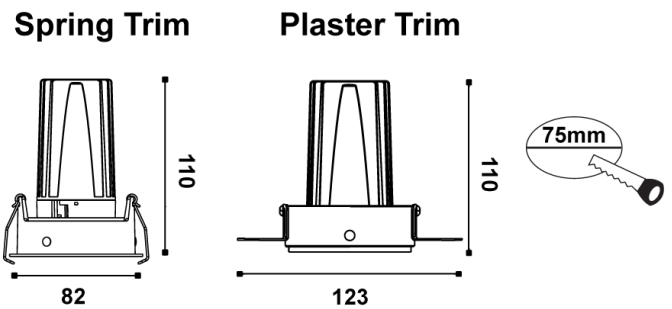

## Darc 80 Gimble Downlight

by Arcolight

The Arcolight Darc 80 Gimble is a compact adjustable recessed downlight with a gimble fascia allowing 25-degree tilt and 355-degree rotation for precise light aiming. Equipped with an 11W LED delivering up to 814 lumens with exceptional 97 colour rendering index and SDCM less than 2 for outstanding colour consistency. Available in 15-degree 24-degree 36-degree and 50-degree beam angles. Rated IP54 and IC-4 with UGR less than 14 for superior glare control. DALI or phase cut flicker free dimming options available. Offered with black or white spring trim and black or white gimble fascia combinations. The Darc 80 Gimble Downlight is part of the Arcolight collection showcasing premium architectural lighting curated by Studio Italia.

<b>Designer</b>	Arcolight
<b>Supplier</b>	Arcolight
<b>Country</b>	China
<b>SKU</b>	ARCO DARC 80 11W 3000K - 362
<b>Trim</b>	White Spring Trim
<b>Fascia Finish</b>	Black
<b>Version</b>	24D Lens / PHASE

### Product Dimensions

<b>Materials</b>	Aluminium	<b>Source</b>	11W LED	<b>Colour Temp</b>	3000K
<b>Output</b>	814lm	<b>CRI</b>	97	<b>Emission</b>	24-degree beam / 25-degree tilt / 355-degree rotation
<b>IP Rating</b>	IP54	<b>Dimming</b>	Phase cut flicker free	<b>Notes</b>	Cutout 75mm