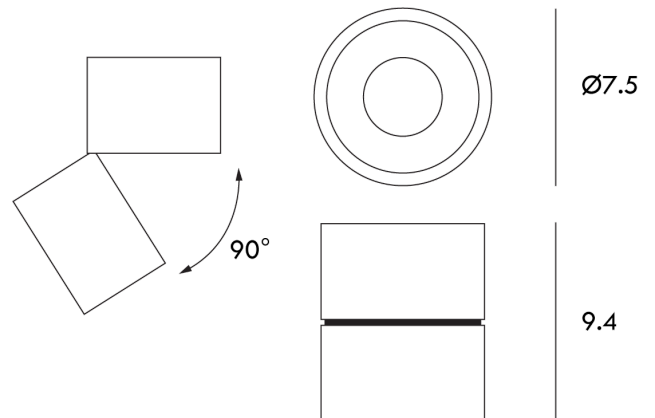

SI PL/TOMMY/DIMM/SML/BK

Tommy Spot

by

The Tommy ceiling mounted spot light with CREE COB LED light source and 90 degree adjustability. Die cast alloy body with painted finish. Dimmable. Available in black or white finish in standard or mini size.

Supplier	Studio Italia
Country	China
SKU	SI PL/TOMMY/DIMM/SML/BK
Finish	Black
Size	Mini

Product Dimensions

Materials	Aluminium
Output	800lm
Notes	90 degree adjustable angle

Source	9W LED
Emission	38 degree beam