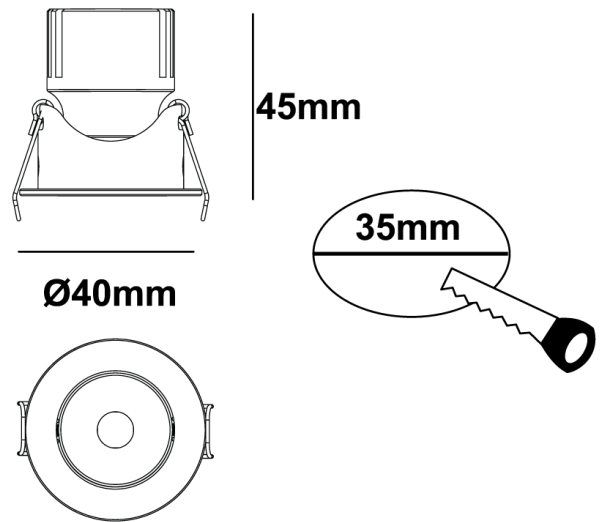

ARCO DARC/40/TILT/2W/WHITE

Darc 40 Tilt Downlight

by Arcolight

The Arcolight Darc 40 Tilt is an adjustable compact downlight. Equipped with a 2W LED with 95 colour rendering and 25-degree beam. Tilt adjustable to 30-degrees. Rated IP20 and IC-4. Phase cut flicker free dimming. Available in textured black or white finish. The Darc 40 Tilt Downlight is part of the Arcolight collection, showcasing premium architectural lighting curated by Studio Italia.

Designer	Arcolight
Supplier	Studio Italia
Country	China
SKU	ARCO DARC/40/TILT/2W/WHITE
Finish	White

Product Dimensions

Materials	Aluminium	Source	2W LED	Colour Temp	3000K
Output	150lm	CRI	95	Emission	25d beam
IP Rating	IP20	Dimming	PHASE CUT	Notes	30d tilt, 35mm cut-out