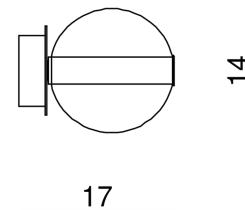

Designer	Pietro Tucci
Supplier	Cangini & Tucci
Country	Italy
SKU	CT A/ECLISSE/CHROME/BLACK
Glass Finish	Black

Product Dimensions

Weight	0.51kg
Emission	Diffused

Materials	Blown Glass, Metal Frame
IP Rating	IP20