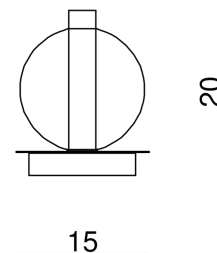

### Product Dimensions

<b>Weight</b>	0.84kg	<b>Materials</b>	Blown Glass, Metal Frame	<b>Source</b>	1 x G9 33W (Max)
<b>Emission</b>	Diffused	<b>IP Rating</b>	IP20	<b>Notes</b>	Cable length: 200cm