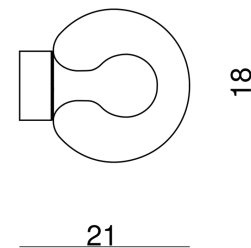

CT A/CHERRY/GOLD/BLACK

Cherry Wall Light

by Marcantonio Raimondi Malerba

Playful yet poetic, the Cherry Wall Light captures the charm of nature in a single, glowing gesture. Designed by Marcantonio and crafted in Italy by Cangiini & Tucci, this piece evokes the delicate beauty of a ripe fruit - its blown glass shade suspended like a berry, enclosing an LED source. The shaded transparency of the glass and the soft curves of the metal base create a sense of quiet elegance. Cherry is more than a light - it's a moment, a story, a promise of something new. Available in a range of colours, each piece is handmade with care, celebrating Italian craftsmanship and the joy of simple forms.

Designer	Marcantonio Raimondi Malerba
Supplier	Cangiini & Tucci
Country	Italy
SKU	CT A/CHERRY/GOLD/BLACK
Glass Finish	Black
Metal Finish	Satin Gold

Product Dimensions

Weight	0.85kg
Colour Temp	3000K
Emission	Diffused
Notes	Compatible with CASAMBI

Materials	Blown glass, metal base
Output	866lm
IP Rating	IP20

Source	6W LED
CRI	95
Dimming	TRIAC