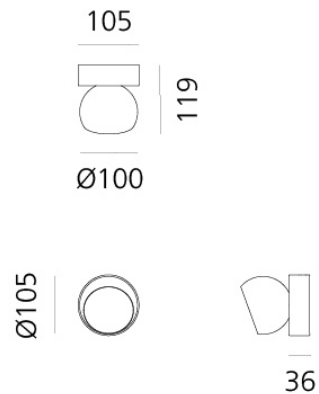

### Product Dimensions

<b>Materials</b>	Aluminum, steel, technopolymer	<b>Source</b>	9W LED	<b>Colour Temp</b>	3000K
<b>Output</b>	465lm	<b>CRI</b>	90	<b>Emission</b>	Direct adjustable
<b>IP Rating</b>	IP20				