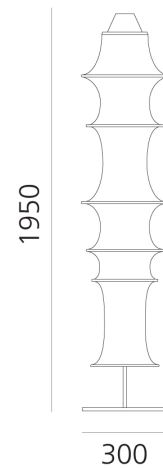

ART PT/FALKLAND/PLACEHOLDER - 001

Falkland Floor Lamp

by Bruno Munari

Designed by Bruno Munari, the Falkland Floor takes on a spontaneous shape formed by opposing forces, the tension of a stretched tube of finely woven fabric against the weight of seven metal rings of varying size. This interplay draws soft, irregular curves along its length, giving each lamp a distinct silhouette. A single light bulb and aluminium reflector illuminate the fabric from within, casting a warm glow through its folds. Part of the Artemide Design Collection.

Designer	Bruno Munari
Supplier	Artemide
Country	Italy
SKU	ART PT/FALKLAND/PLACEHOLDER - 001
Finish	White

Product Dimensions

Materials	Filanca fabric, steel	Source	1 x E27 LED 8W (Max)	IP Rating	IP20
------------------	-----------------------	---------------	----------------------	------------------	------