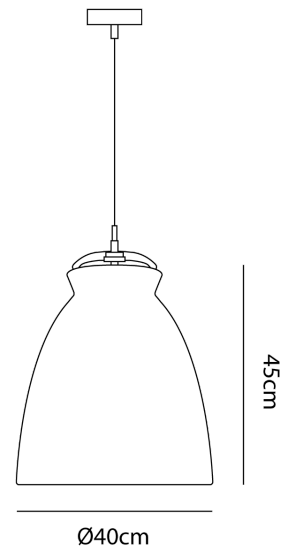

## Sidra Pendant

by

The Sidra Pendant features a minimalist modern design for contemporary spaces. An adjustable claw at the end of the drop cord makes for easy installation. The claw also assists in maintaining stability and symmetry while the pendant is mounted. Available in gloss black.

### Product Dimensions

<b>Source</b>	1 x E27 100W
---------------	--------------

<b>Dimming</b>	Dependent on globe
----------------	--------------------