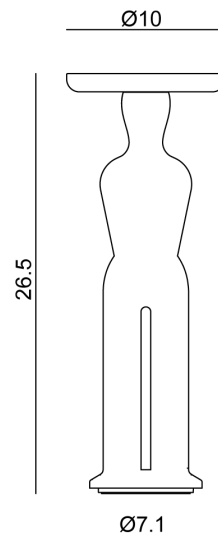

### Product Dimensions

<b>Materials</b>	Porcelain	<b>Source</b>	2W LED	<b>Colour Temp</b>	3CCT (2200K / 2700K / 3000K)
<b>Output</b>	164lm (2200K) / 179lm (2700K) / 187lm (3000K)	<b>CRI</b>	80	<b>Emission</b>	Indirect
<b>IP Rating</b>	IP54	<b>Dimming</b>	Touch Dimmer	<b>Notes</b>	Portable, Rechargeable (USB-C), power supply not supplied