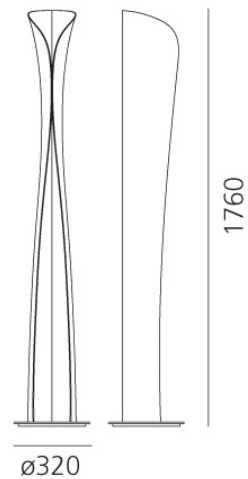

ART 1361W20A

Cadmo Floor Lamp

by Karim Rashid

Floor and wall lamp. A steel panel screens and releases a soft indirect light upwards together with a diffused light along the vertical aperture of the lamp. Painted steel body lamp, with cover-base in painted inox-steel. With light intensity regulator.

**Designer** Karim Rashid**Supplier** Artemide**Country** Italy**SKU** ART 1361W20A**Finish** White / White**Version** 2700K

Product Dimensions

**Materials** Steel**Source** 44W LED**Colour Temp** 2700K**Output** 3831lm**CRI** 90**IP Rating** IP20**Dimming** Non-dimmable