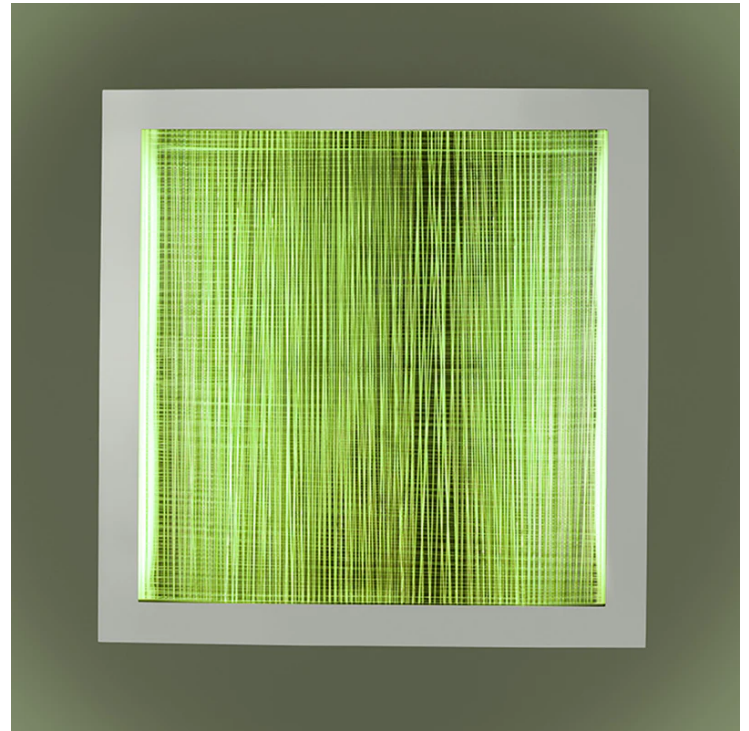

ART 1352150APP

Altrove Wall Ceiling Frame

by Carlotta de Bevilacqua

A frame creates a volume of coloured light which interacts with the mirror surface on the bottom and with the incisions on the transparent front surface which extract the light. In a game of re- flections, the space is no longer one, instead becoming multiple or simply other, an illusory perception of reality that takes you to a new place, altrove (literally, elsewhere).

**Designer** Carlotta de Bevilacqua**Supplier** Artemide**Country** Italy**SKU** ART 1352150APP**Size** 1000mm

Product Dimensions

**Materials** Methacrylate, aluminium**Source** 82W LED**Colour Temp** 3000K**Output** 3248lm**CRI** 90**IP Rating** IP20**Dimming** Push + Artemide APP