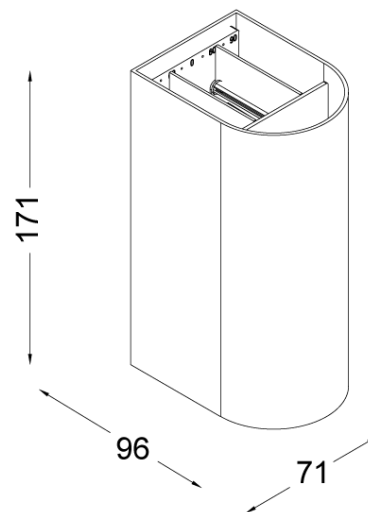

WEB KAPE-CURVE-BKGR

Kape Curve Adjustable Exterior Wall Light

by Arcolight

The Arcolight Kape Curve Adjustable is an up/down exterior wall light with a gently curved aluminium body. Each light direction features two independently adjustable louvres that move continuously from 0 to 90 degrees, with engraved angle markings for precise beam control. This allows specifiers to fine-tune the up and down light distribution separately, creating a wide range of illumination effects from a single fitting. Equipped with 2x LED delivering 750 lumens total at 3000K with a colour rendering index of 90. Phase cut dimmable and rated IP65 for exterior use. Suited to facades, entrance areas, corridors, and feature walls across commercial and residential projects. The Kape Curve Adjustable is available in black grey, gold, and white finishes. Part of the Arcolight collection, curated by Studio Italia.

Designer	Arcolight
Supplier	Arcolight
Country	China
SKU	WEB KAPE-CURVE-BKGR
Finish	Black Grey

Product Dimensions

Materials	Aluminium	Source	2 x 6W LED	Colour Temp	3000K
Output	750lm (total)	CRI	90	Emission	Adjustable 0-90 degree beam up and down
IP Rating	IP65	Dimming	PHASE CUT		