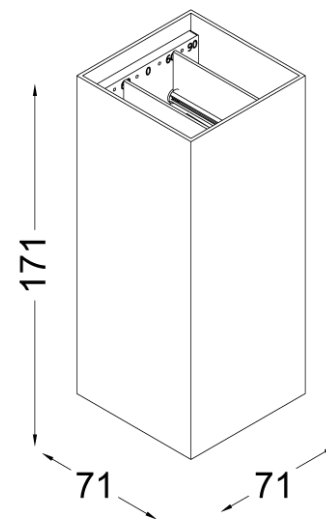

## Kape Rectangle Adjustable Exterior Wall Light

by Arcolight

The Arcolight Kape Rectangle Adjustable is an up/down exterior wall light with a clean rectangular aluminium body. Each light direction features two independently adjustable louvres that move continuously from 0 to 90 degrees, with engraved angle markings for precise beam control. This allows specifiers to fine-tune the up and down light distribution separately, creating a wide range of illumination effects from a single fitting. Equipped with 2x LED delivering 750 lumens total at 3000K with a colour rendering index of 90. Phase cut dimmable and rated IP65 for exterior use. Suited to facades, entrance areas, corridors, and feature walls across commercial and residential projects. The Kape Rectangle Adjustable is available in black grey, gold, and white finishes. Part of the Arcolight collection, curated by Studio Italia.

<b>Designer</b>	Arcolight
<b>Supplier</b>	Arcolight
<b>Country</b>	China
<b>SKU</b>	WEB KAPE-RECT-WH
<b>Finish</b>	White

Product Dimensions

<b>Materials</b>	Aluminium	<b>Source</b>	2 x 6W LED	<b>Colour Temp</b>	3000K
<b>Output</b>	750lm (total)	<b>CRI</b>	90	<b>Emission</b>	Adjustable 0-90 degree beam up and down
<b>IP Rating</b>	IP65	<b>Dimming</b>	PHASE CUT		