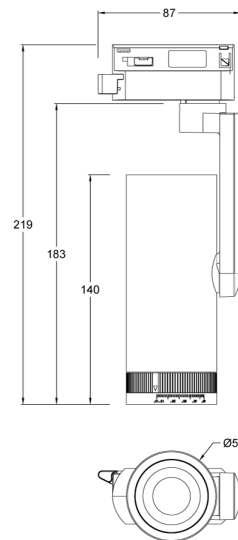

ARCO AMPLIAR/15w/ZOOM/1C/BLACK

Ampliar 15W Track Light

by Arcolight

The Arcolight Ampliar is a 15W track light with a 10 to 55-degree zoomable lens. Equipped with a 15W LED with 97 colour rendering and rated IP20. Phase cut dimming. Available in textured black or white finish in single or 3 circuit version. The Ampliar 15W Track Light is part of the Arcolight collection, showcasing premium architectural lighting curated by Studio Italia.

Designer	Arcolight
Supplier	Arcolight
Country	China
SKU	ARCO AMPLIAR/15w/ZOOM/1C/BLACK
Finish	Black
Version	Single Circuit

Product Dimensions

Materials	Aluminium	Source	15W LED	Colour Temp	3000K
Output	Up to 1188lm	CRI	97	Emission	Zoomable 10d to 55d
IP Rating	IP20	Dimming	PHASE CUT	Notes	Mounting: 1C track