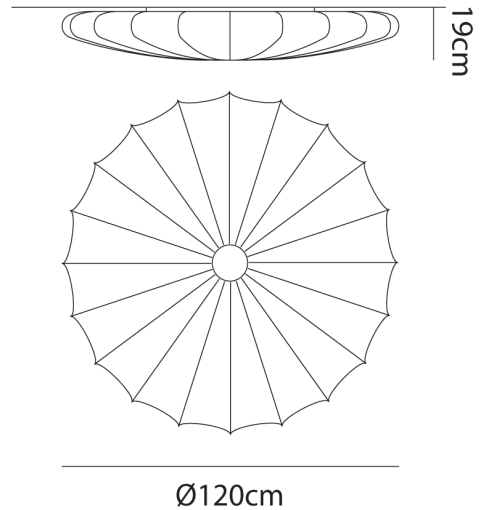

## Muse Ceiling & Wall Light

by Sandro Santantonio

Muse by Axolight is a surface mounted Wall or Ceiling Light with an internal wire framed structure and covering made of a removable and washable silk elastic fabric. Available in white finish with four size options. Made in Italy.

<b>Designer</b>	Sandro Santantonio
<b>Supplier</b>	Axo Light
<b>Country</b>	Italy
<b>SKU</b>	AX PL/MUSE/120/WHITE
<b>Size</b>	120cm

Product Dimensions

<b>Materials</b>	Fabric	<b>Source</b>	3 x E27 42W (Max)	<b>IP Rating</b>	IP20
<b>Dimming</b>	Dependent on globe				