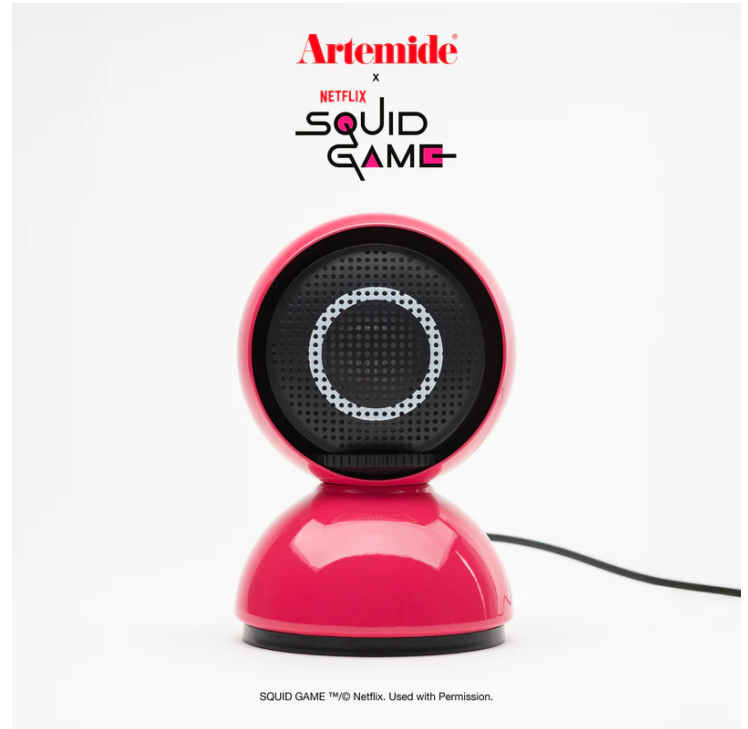

ART LT/ECLISSE/GUARD BLACK

## Eclisse x Squid Game – Special Edition Table Lamp

by Vico Magistretti

Eclisse x Squid Game reimagines Vico Magistretti's iconic 1965 lamp-winner of the 1967 Compasso d'Oro-through the bold lens of Netflix's global hit. This collector's release features three exclusive versions inspired by the series' iconic roles: the Player, the Pink Guard, and the Black Officer. Each edition showcases a unique color palette and character-driven details, with the Pink Guard and Black Officer models including a removable magnetic mask. A striking fusion of Italian design and pop culture, this Special Edition transforms a design classic into a storytelling statement piece. A global icon of Italian design, Eclisse stands out for its clever light control system: with a fixed outer shell and a rotating inner shade, the lamp allows the light source to be "eclipsed," offering both direct and diffused illumination.

### Product Dimensions

**Designer** Vico Magistretti**Supplier** Artemide**Country** Italy**SKU** ART LT/ECLISSE/GUARD BLACK**Finish** Black Officer**Materials** Steel, technopolymer**Source** 1 x E14 LED (Max 5W)**Emission** Diffused or direct via rotating inner shade**IP Rating** IP20