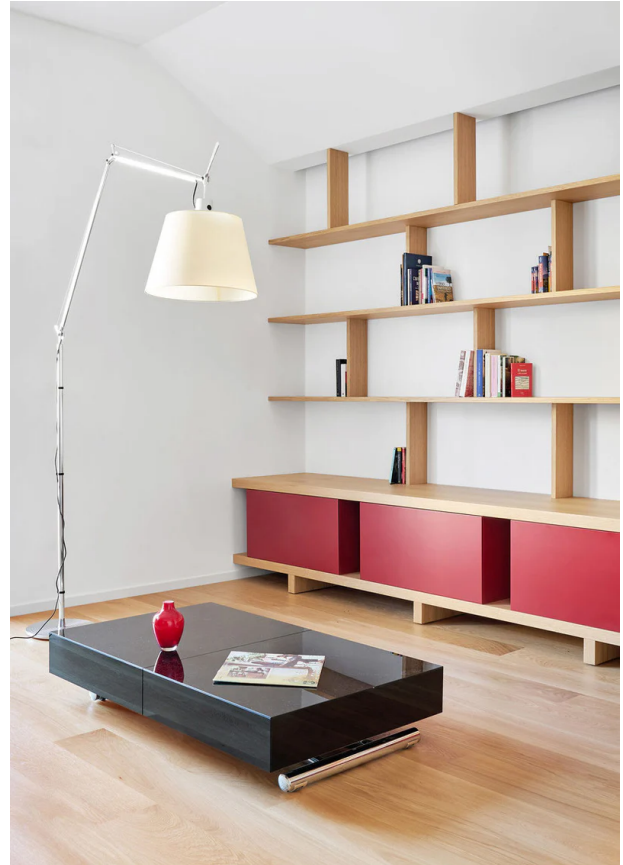

WEB TOLOMEGA-FLOOR-ALU-PARC320-DIMBODY-27K

Tolomeo Mega LED Floor Lamp

by Michele de Lucchi

A timeless icon of Italian design, the Tolomeo Mega LED Floor Lamp by Artemide was originally conceived by Michele De Lucchi and Giancarlo Fassina in 1987. Celebrated for its perfect balance of minimalist aesthetics and exceptional functionality, the Tolomeo's articulated aluminium arm uses an innovative spring mechanism to allow effortless adjustment in height and direction. The Mega version replaces the classic aluminium head with a generous fabric diffuser that casts a soft, ambient glow - available in parchment, grey satin, or black fabric, and offered in three shade sizes to suit the scale of any space. The structure is available in polished aluminium or black. This LED variant delivers the same iconic form with modern energy efficiency. Equally at home in expansive residential living rooms, hospitality venues, or commercial interiors, the Tolomeo Mega LED is part of one of the world's most awarded lighting collections. Made in Italy by Artemide.

Designer	Michele de Lucchi
Supplier	Artemide
Country	Italy
SKU	WEB TOLOMEGA-FLOOR-ALU-PARC320-DIMBODY-27K
Shade	32cm / Parchment
Body Finish	Aluminium
Version	2700K / Dimmer on body

Product Dimensions

Materials	Aluminium body, parchment shade	Source	31W LED
Output	1868lm	IP Rating	IP20

Colour Temp	2700K
Dimming	Microswitch dimmer on body