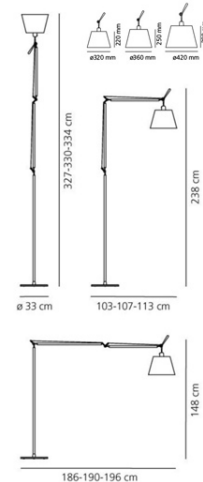

WEB TOLOMEGA-FLOOR-ALU-PARC320-DIMBODY-27K

Tolomeo Mega LED Floor Lamp

by Michele de Lucchi

A timeless icon of Italian design, the Tolomeo Mega LED Floor Lamp by Artemide was originally conceived by Michele De Lucchi and Giancarlo Fassina in 1987. Celebrated for its perfect balance of minimalist aesthetics and exceptional functionality, the Tolomeo's articulated aluminium arm uses an innovative spring mechanism to allow effortless adjustment in height and direction. The Mega version replaces the classic aluminium head with a generous fabric diffuser that casts a soft, ambient glow - available in parchment, grey satin, or black fabric, and offered in three shade sizes to suit the scale of any space. The structure is available in polished aluminium or black. This LED variant delivers the same iconic form with modern energy efficiency. Equally at home in expansive residential living rooms, hospitality venues, or commercial interiors, the Tolomeo Mega LED is part of one of the world's most awarded lighting collections. Made in Italy by Artemide.

Designer	Michele de Lucchi
Supplier	Artemide
Country	Italy
SKU	WEB TOLOMEGA-FLOOR-ALU-PARC320-DIMBODY-27K
Shade	32cm / Parchment
Body Finish	Aluminium
Version	2700K / Dimmer on body

Product Dimensions

Materials	Aluminium body, parchment shade	Source	31W LED
Output	1868lm	IP Rating	IP20