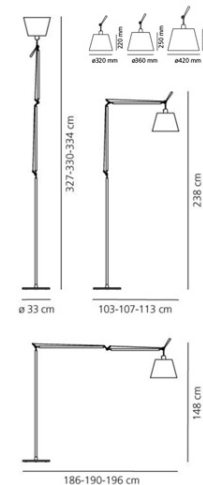

WEB TOLOMEGA-FLOOR-ALU-PARC320-DIMBODY-27K

Tolomeo Mega LED Floor Lamp

by Michele de Lucchi

A timeless icon of Italian design, the Tolomeo Mega LED Floor Lamp by Artemide was originally conceived by Michele De Lucchi and Giancarlo Fassina in 1987. Celebrated for its perfect balance of minimalist aesthetics and exceptional functionality, the Tolomeo's articulated aluminium arm uses an innovative spring mechanism to allow effortless adjustment in height and direction. The Mega version replaces the classic aluminium head with a generous fabric diffuser that casts a soft, ambient glow - available in parchment, grey satin, or black fabric, and offered in three shade sizes to suit the scale of any space. The structure is available in polished aluminium or black. This LED variant delivers the same iconic form with modern energy efficiency. Equally at home in expansive residential living rooms, hospitality venues, or commercial interiors, the Tolomeo Mega LED is part of one of the world's most awarded lighting collections. Made in Italy by Artemide.

Designer	Michele de Lucchi
Supplier	Artemide
Country	Italy
SKU	WEB TOLOMEGA-FLOOR-ALU-PARC320-DIMBODY-27K
Shade	32cm / Parchment
Body Finish	Aluminium
Version	2700K / Dimmer on body

Product Dimensions

Materials	Aluminium body, parchment shade
Output	1868lm