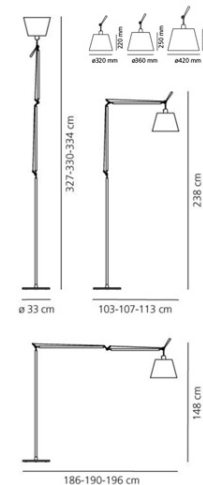

WEB TOLOMEGA-FLOOR-ALU-PARC420-DIM-E27

Tolomeo Mega Floor Lamp

by Michele de Lucchi

A timeless icon of Italian design, the Tolomeo Mega Floor Lamp by Artemide was originally conceived by Michele De Lucchi and Giancarlo Fassina in 1987. Celebrated for its perfect balance of minimalist aesthetics and exceptional functionality, the Tolomeo's articulated aluminium arm uses an innovative spring mechanism to allow effortless adjustment in height and direction. The Mega version replaces the classic aluminium head with a generous fabric diffuser that casts a soft, ambient glow - available in parchment, grey satin, or black fabric, and offered in three shade sizes to suit the scale of any space. The structure is available in polished aluminium or black. A dimmer or ON/OFF switch allows for tailored illumination. Equally at home in expansive residential living rooms, hospitality venues, or commercial interiors, the Tolomeo Mega is part of one of the world's most awarded lighting collections. Made in Italy by Artemide.

Designer	Michele de Lucchi
Supplier	Artemide
Country	Italy
SKU	WEB TOLOMEGA-FLOOR-ALU-PARC420-DIM-E27
Shade	42cm / Parchment
Body Finish	Aluminium
Version	Dimmer

Product Dimensions

Materials Aluminium body, parchment shade