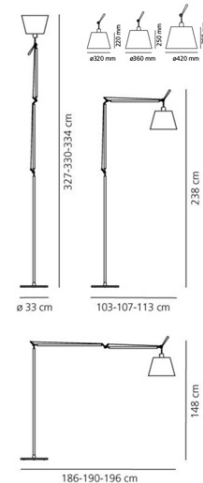

### Product Dimensions

<b>Materials</b>	Aluminium body, parchment shade	<b>Source</b>	1 x E27 LED 21W (Max)	<b>IP Rating</b>	IP20
<b>Dimming</b>	Microswitch Dimmer				