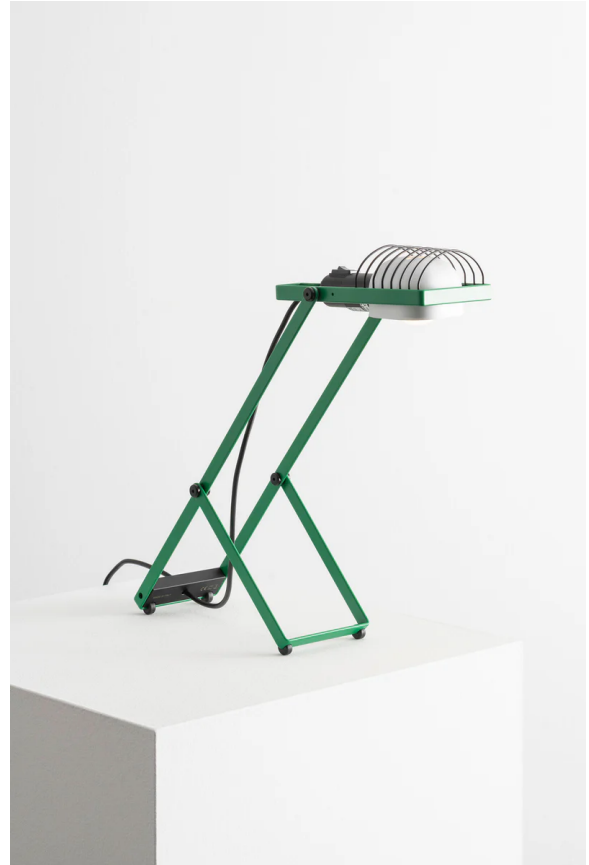

ART 0030030A

Sintesi Table Lamp

by Ernesto Gismondi

Introduced in 1975, the Sintesi Table Lamp holds a unique place in Artemide's history as the first lamp signed by the company's founder, Ernesto Gismondi. Conceived as an intelligent system, Sintesi is built around a minimal set of shared metal components — two C-shaped profiles of differing lengths form a Y-shaped support that allows the lamp to tilt through a simple opening and closing motion. The result is a highly adjustable form that feels both purposeful and unassuming. An E27 socket ensures long-term adaptability, while a reflector and protective grid complete the functional frame. Sintesi folds compactly for packaging, a detail that speaks to Gismondi's characteristic blend of technical precision and production efficiency. Now reissued, the Sintesi Table Lamp remains as considered today as it was at its introduction. Made in Italy by Artemide.

Designer	Ernesto Gismondi
Supplier	Artemide
Country	Italy
SKU	ART 0030030A
Finish	Green

Product Dimensions

Materials	Metal	Source	1 x E27 11W (Max)	IP Rating	IP20
Notes	For optimal light performance, it is recommended to use a lamp with a clear glass bulb.				