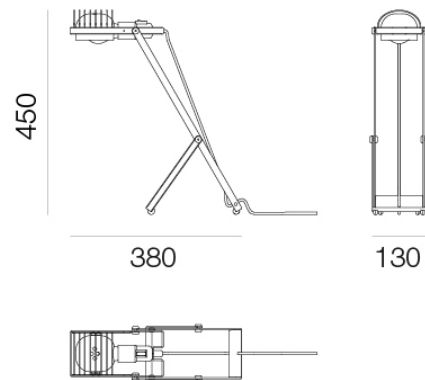

ART 0030030A

Sintesi Table Lamp

by Ernesto Gismondi

Introduced in 1975, the Sintesi Table Lamp holds a unique place in Artemide's history as the first lamp signed by the company's founder, Ernesto Gismondi. Conceived as an intelligent system, Sintesi is built around a minimal set of shared metal components — two C-shaped profiles of differing lengths form a Y-shaped support that allows the lamp to tilt through a simple opening and closing motion. The result is a highly adjustable form that feels both purposeful and unassuming. An E27 socket ensures long-term adaptability, while a reflector and protective grid complete the functional frame. Sintesi folds compactly for packaging, a detail that speaks to Gismondi's characteristic blend of technical precision and production efficiency. Now reissued, the Sintesi Table Lamp remains as considered today as it was at its introduction. Made in Italy by Artemide.

Designer	Ernesto Gismondi
Supplier	Artemide
Country	Italy
SKU	ART 0030030A
Finish	Green

Product Dimensions

Materials	Metal	Source	1 x E27 11W (Max)	IP Rating	IP20
Notes	For optimal light performance, it is recommended to use a lamp with a clear glass bulb.				