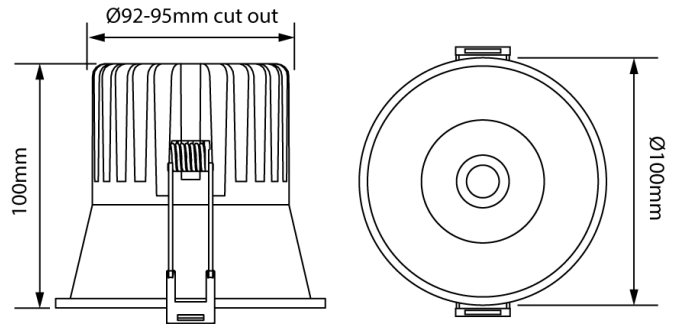

ARCO RATIO/100/60D/3K/BLACK

Ratio 100 Downlight

by Arcolight

The Arcolight Ratio 100 is a high-performing and cost-effective LED downlight. Offering CRI 90+, SDCM<2, and available in 2700K or 3000K colour temperatures. Rated IC-4 and IP44, the Ratio is suited to a broad range of commercial and residential applications including wet areas. Each variant is supplied with 300mA phase cut flicker free dimmable drivers, with optional Dali drivers available - finished in textured black or white. The Arcolight Ratio Downlight is part of the Arcolight collection, showcasing premium architectural lighting curated by Studio Italia.

Designer	Arcolight
Supplier	Arcolight
Country	China
SKU	ARCO RATIO/100/60D/3K/BLACK
Finish	Textured Black
Version	3000K - 60d - Phase Cut dimming

Product Dimensions

Weight	0.2kg	Materials	Aluminium	Source	13W LED
Colour Temp	3000K	Output	1090lm	CRI	90+
Emission	60d beam	IP Rating	IP44	Dimming	Phase Cut
Notes	Cut-Out: 92mm, Driver: 300mA Flicker Free, IC Rating: IC-4				