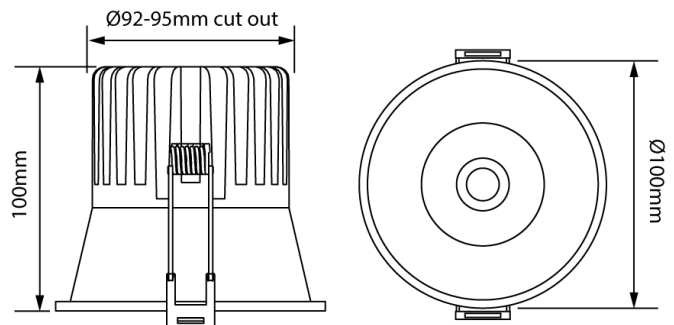

ARCO RATIO/100/60D/3K/BLACK

Ratio 100 Downlight

by Arcolight

The Arcolight Ratio 100 is a high-performing and cost-effective LED downlight. Offering CRI 90+, SDCM<2, and available in 2700K or 3000K colour temperatures. Rated IC-4 and IP44, the Ratio is suited to a broad range of commercial and residential applications including wet areas. Each variant is supplied with 300mA phase cut flicker free dimmable drivers, with optional Dali drivers available - finished in textured black or white. The Arcolight Ratio Downlight is part of the Arcolight collection, showcasing premium architectural lighting curated by Studio Italia.

Designer	Arcolight
Supplier	Arcolight
Country	China
SKU	ARCO RATIO/100/60D/3K/BLACK
Finish	Textured Black
Version	3000K - 60d - Phase Cut dimming

Product Dimensions

Weight	0.2kg
Colour Temp	3000K
Emission	60d beam
Notes	Cut-Out: 92mm, Driver: 300mA Flicker Free, IC Rating: IC-4

Materials	Aluminium
Output	1126lm
IP Rating	IP44

Source	13W LED
CRI	90+
Dimming	Phase Cut