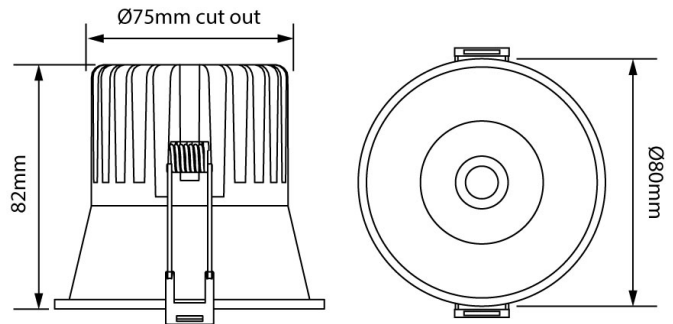

ARCO RATIO/80/36D/3K/WHITE

Ratio 80 Downlight

by Arcolight

The Arcolight Ratio 80 is a high-performing and cost-effective LED downlight. Offering CRI 90+, SDCM<2, and available in 2700K or 3000K colour temperatures. Rated IC-4 and IP44, the Ratio is suited to a broad range of commercial and residential applications including wet areas. Each variant is supplied with 250mA phase cut flicker free dimmable drivers, with optional Dali drivers available - finished in textured black or white. The Arcolight Ratio Downlight is part of the Arcolight collection, showcasing premium architectural lighting curated by Studio Italia.

Designer	Arcolight
Supplier	Arcolight
Country	China
SKU	ARCO RATIO/80/36D/3K/WHITE
Finish	Textured White
Version	3000K - 36d - Phase Cut dimming

Product Dimensions

Weight	0.2kg	Materials	Aluminium	Source	10W LED
Colour Temp	3000K	Output	900lm	CRI	90+
Emission	36d beam	IP Rating	IP44	Dimming	Phase Cut
Notes	Cut-Out: 75mm, Driver: 250mA Flicker Free, IC Rating: IC-4				