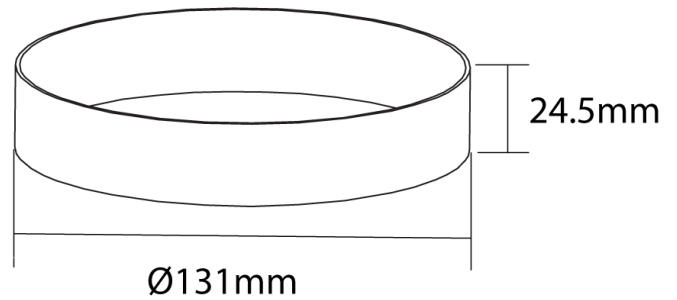

ARCO A/LOOP/RING/INT/CHROME

Loop Decorative Ring Accessory

by Arcolight

The Arcolight Loop Decorative Ring is an optional accessory designed to personalise the finish of the Loop wall and ceiling light. Fitted to the base of the Loop during installation, the ring is available in black, white, brushed brass, chrome, dark bronze, and matt nickel, allowing the fitting to complement a range of interior schemes. Note that the black and white rings are rated IP65, making them suitable for bathroom and exterior installations alongside Loop; all other finishes are rated IP20 and are intended for dry interior use only.

Product Dimensions

Designer	Arcolight
Supplier	Arcolight
Country	China
SKU	ARCO A/LOOP/RING/INT/CHROME
Finish	Chrome

Materials	Metal	IP Rating	IP20	Notes	Decorative ring for Loop Ceiling Wall Light (sold separately)
------------------	-------	------------------	------	--------------	---