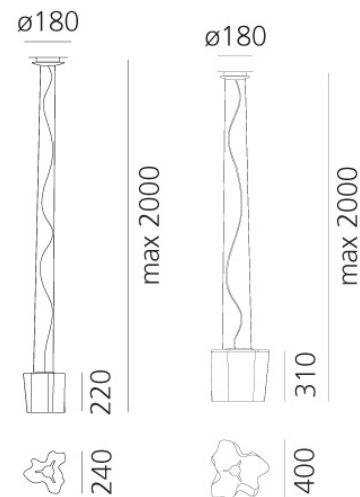

ART 0453020A

Logico Pendant

by Michele De Lucchi, Gerhard Reichert

The Artemide Logico Suspension Light brings sophisticated Italian design to pendant lighting. Featuring a handblown glass diffuser with satin finish this suspended luminaire creates gentle ambient light while serving as a sculptural focal point. Designed by Michele De Lucchi and Gerhard Reichert the organic glass form is supported by a die-cast aluminium frame in matte grey finish. Perfect for dining tables kitchen islands and living spaces where suspended lighting adds visual interest. The modular design allows for multiple configurations to suit different architectural contexts.

Designer	Michele De Lucchi, Gerhard Reichert
Supplier	Artemide
Country	Italy
SKU	ART 0453020A
Finish	Silk
Size	Standard

Product Dimensions

Materials	Blown glass, aluminium	Source	1 x E27 12W (Max)	Emission	Diffused and direct
IP Rating	IP20	Dimming	Dependant on globe	Notes	Max Height from ceiling: 2000mm